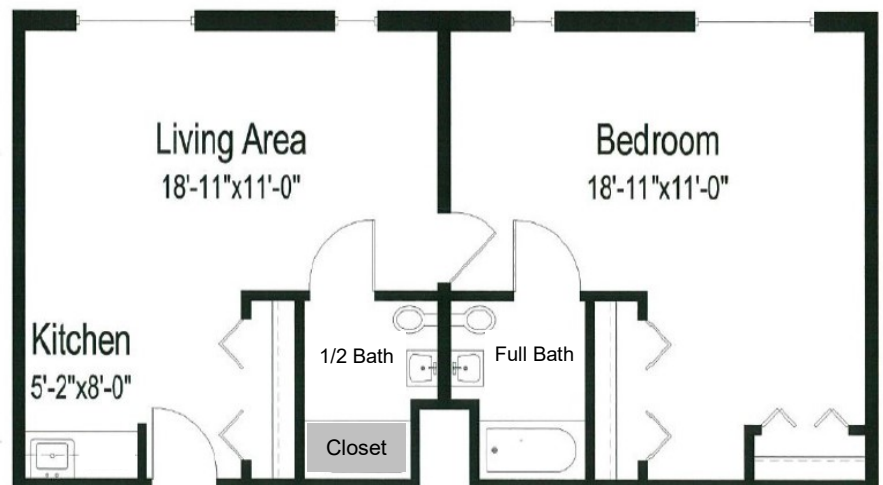

## ASSISTED LIVING FLOOR PLANS

### Studio Apartment

**400 Square Feet**

*(Dimensions and square footage may vary)*

**ALL-INCLUSIVE RATES  
STARTING AT \$3033**

### 1 Bedroom, 1.5 Bathroom

**700 Square Feet**

*(Dimensions and square footage may vary)*

**ALL-INCLUSIVE RATES  
STARTING AT \$3533**

**Second Person—\$1031**

The Assisted Living at  
Winfield Senior Living Community