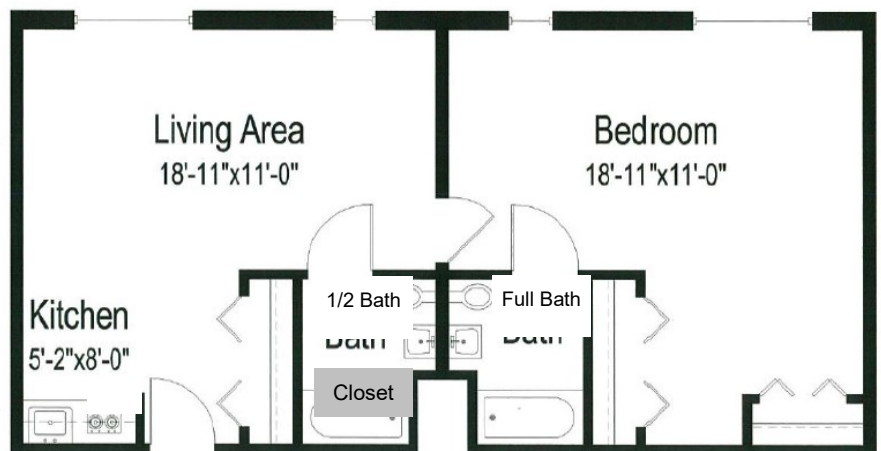

The Assisted Living at
Winfield Senior Living Community

620.221.4660

www.winfieldseniorliving.com

$500 Apartment Rental Deposit is Required
$250 Non-refundable Pet Deposit